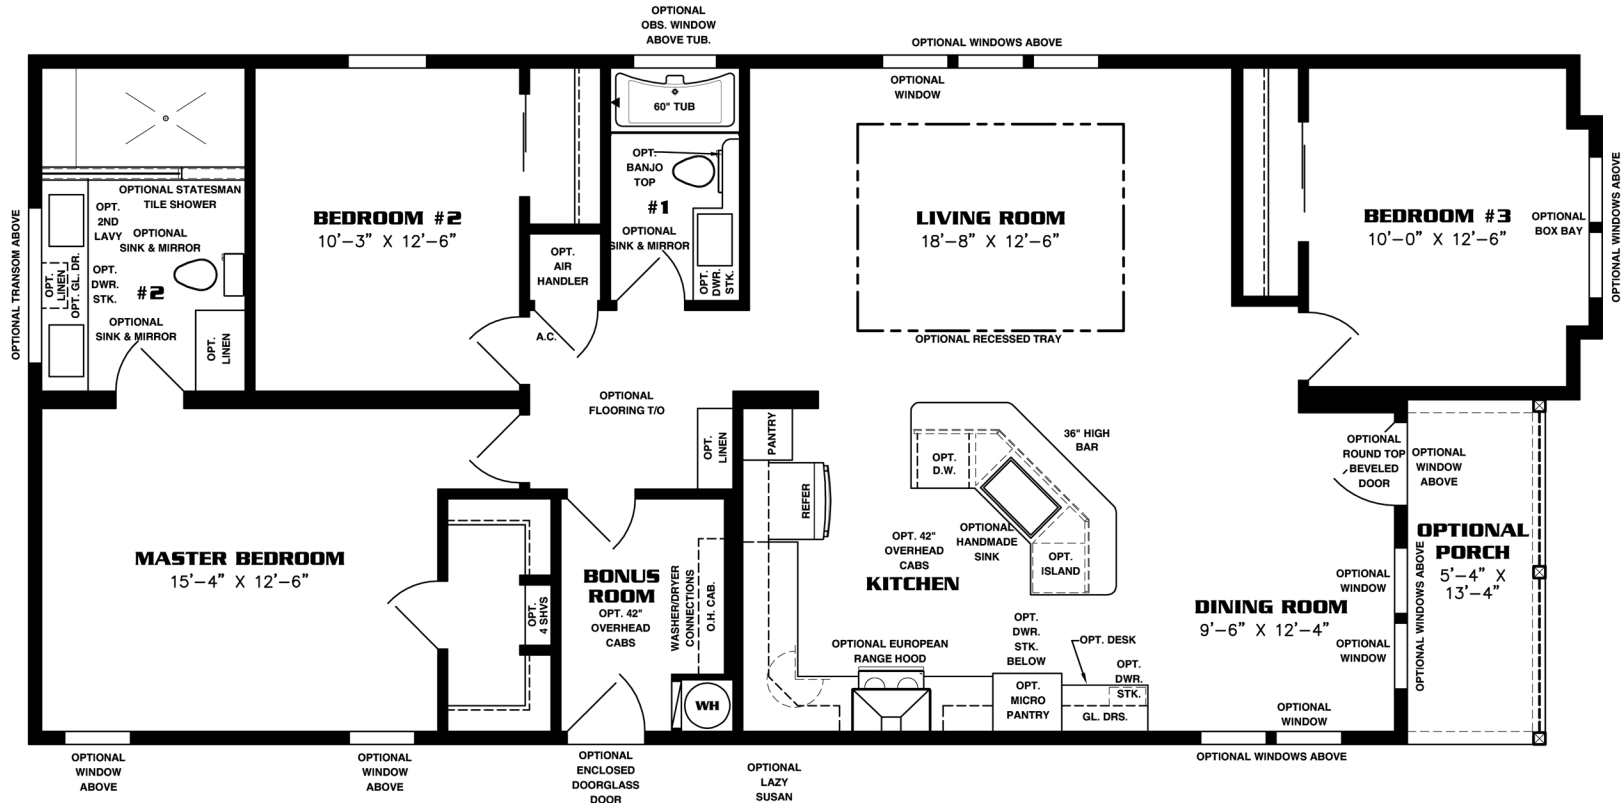

The Imperial

NOTE:
CHECK WITH YOUR SALESPERSON
TO IDENTIFY OPTIONAL ITEMS
THAT ARE ON THIS PRINT.

28' X 53'-4\"/>60'

(28 X 58'-8\"/>60' INC. OPT PORCH)
1,512 SQUARE FEET (1,583 W/OPT. PORCH)

Model IMP-6531B-39240

2024

(ALL SIZES ARE APPROX.)

600 Packard Court ■ Safety Harbor, Florida 34695

www.jachomes.com/Floor-Plans