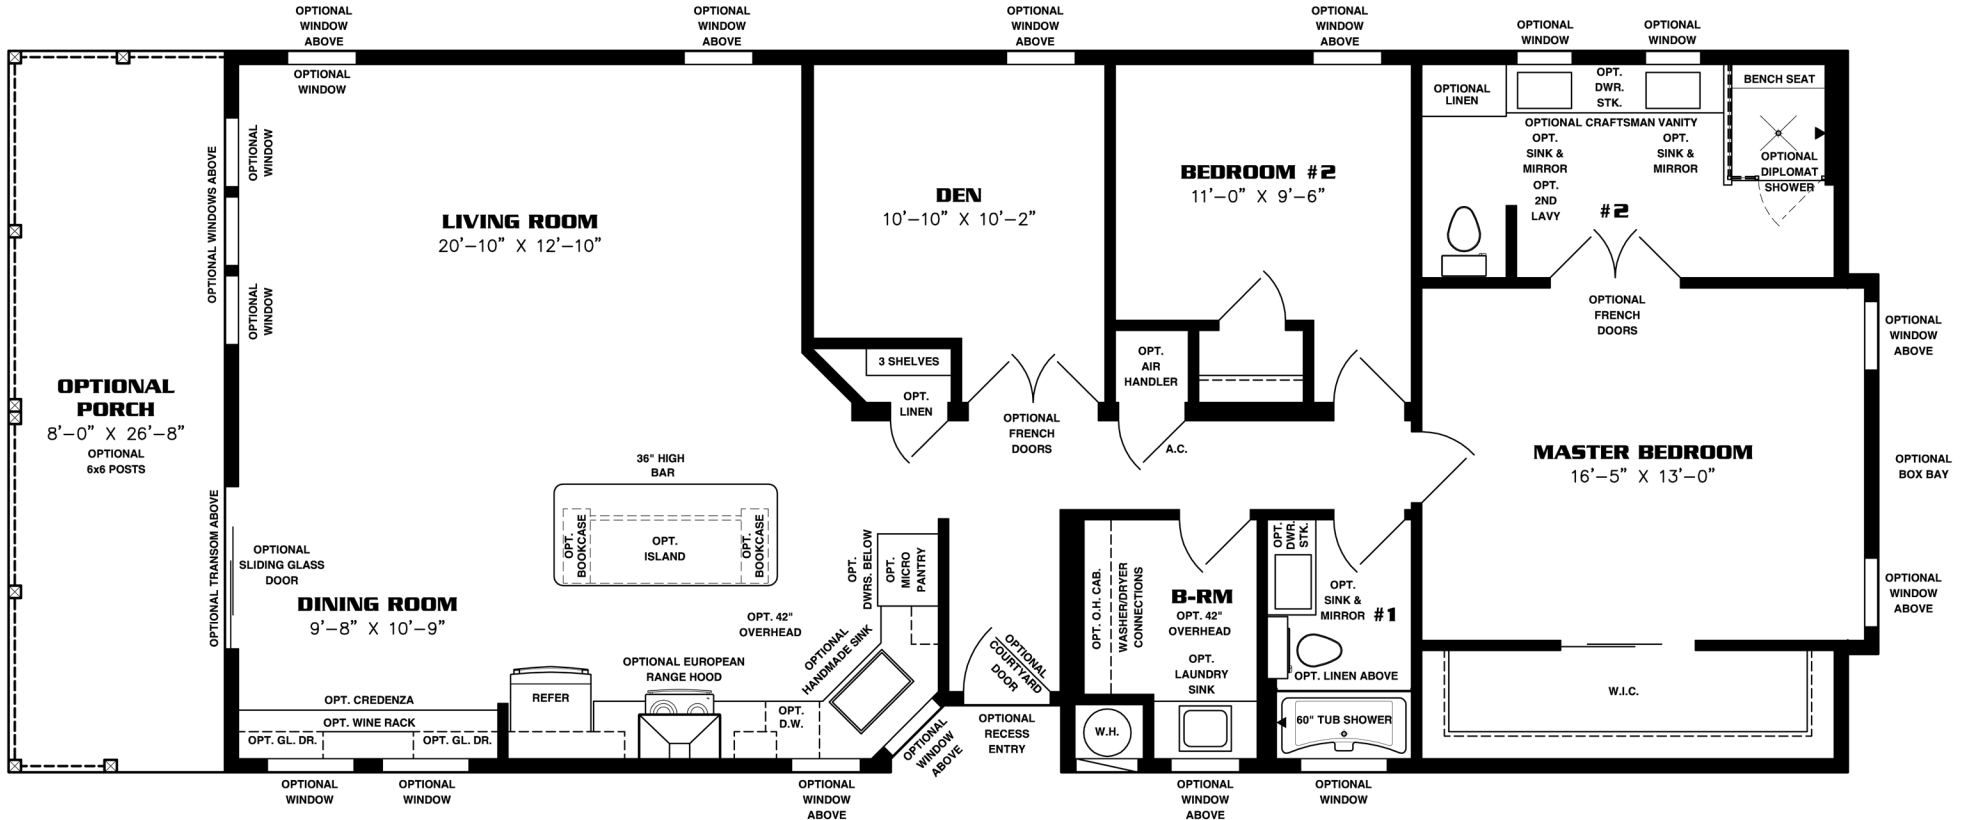

# The TNR

**NOTE:**  
CHECK WITH YOUR SALESPERSON  
TO IDENTIFY OPTIONAL ITEMS  
THAT ARE ON THIS PRINT.

## 28' X 60'

(28' X 68' INC. OPT PORCH)  
1,600 SQUARE FEET (1,814 W/OPT. PORCH)

# Model TNR-5603B-39218

2024

(ALL SIZES ARE APPROX.)

600 Packard Court ■ Safety Harbor, Florida 34695 ■ Telephone (727) 726-1138

[www.jachomes.com/Floor-Plans](http://www.jachomes.com/Floor-Plans)