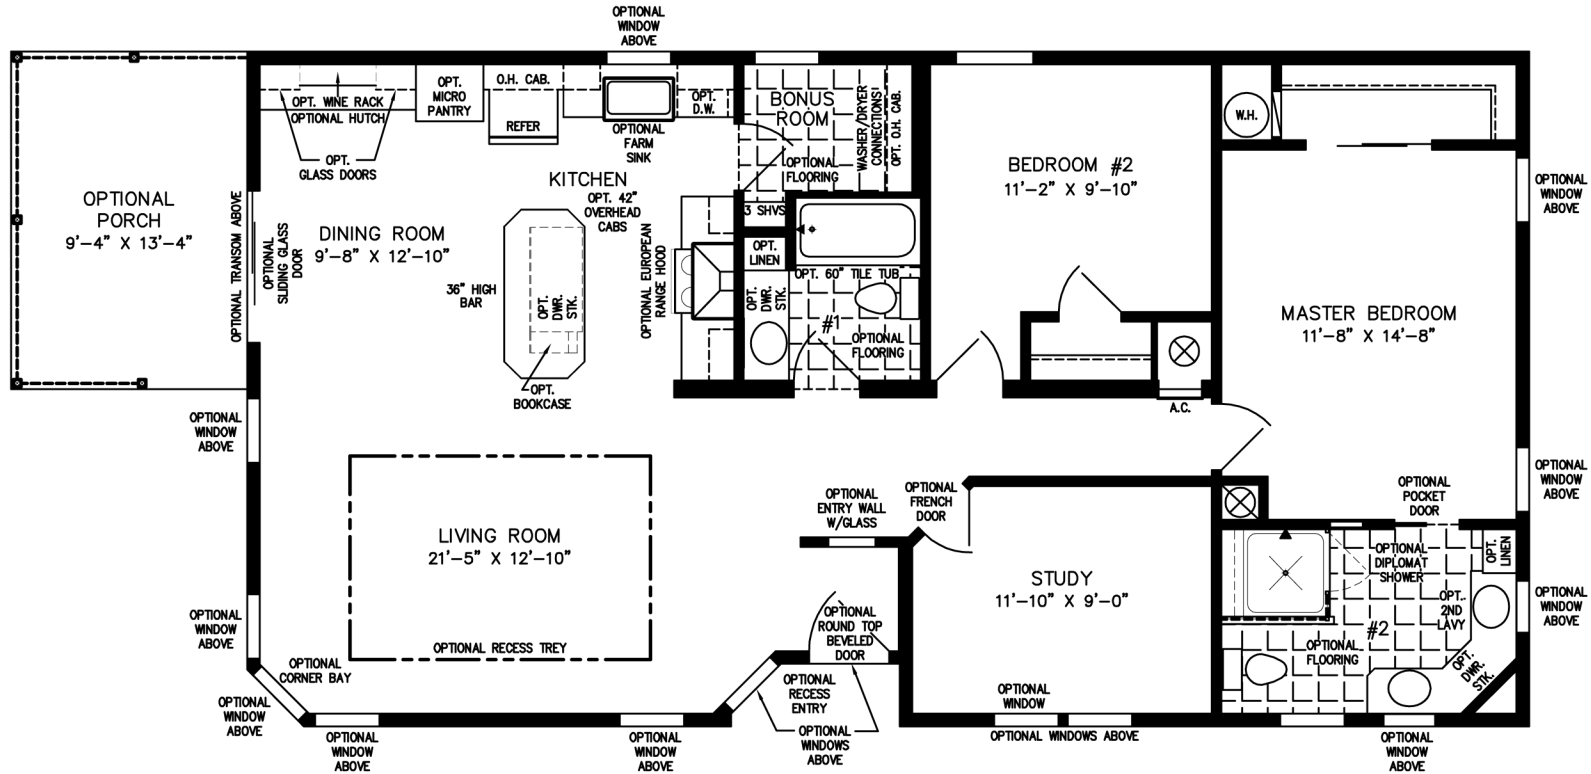

The TNR

NOTE:
CHECK WITH YOUR SALESPERSON
TO IDENTIFY OPTIONAL ITEMS
THAT ARE ON THIS PRINT.

28' X 50'-8"

(28' X 60'/50'-8" INC. OPT PORCH)
1,351 SQUARE FEET (1,476 W/OPT. PORCH)

Model TNR-5501B-36359

2020

(ALL SIZES ARE APPROX.)

600 Packard Court ■ Safety Harbor, Florida 34695 ■ Telephone (727) 726-1138

www.jachomes.com/Floor-Plans