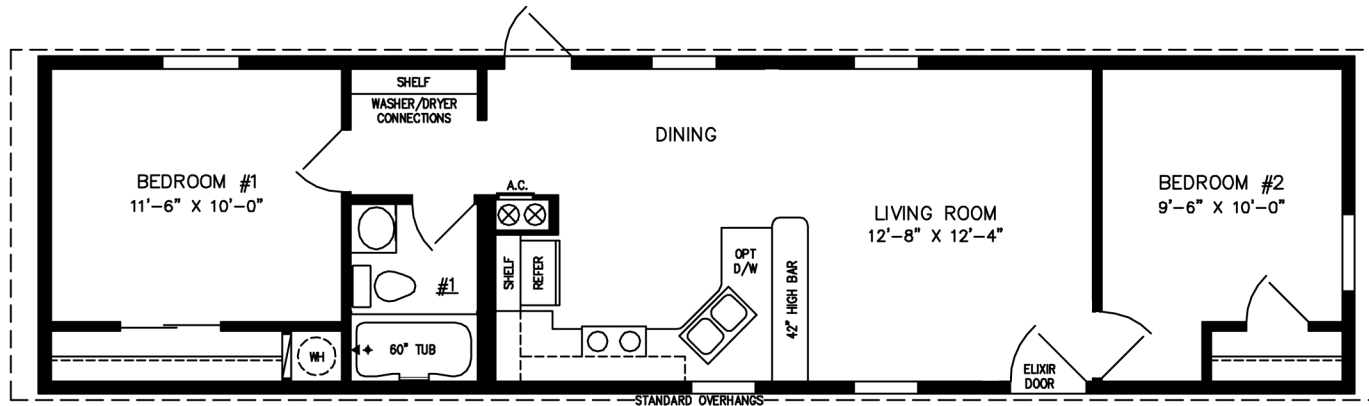

The Imperial Limited

NOTE:
CHECK WITH YOUR SALESPERSON
TO IDENTIFY OPTIONAL ITEMS
THAT ARE ON THIS PRINT.

600 Packard Court ■ Safety Harbor, Florida 34695 ■ Telephone (727) 726-1138

www.jachomes.com/Floor-Plans

13'-4" X 52'

694 SQUARE FEET

Model IMLTSW-4522

2013

(ALL SIZES ARE APPROX.)
DESIGNED FOR ZONES II & III