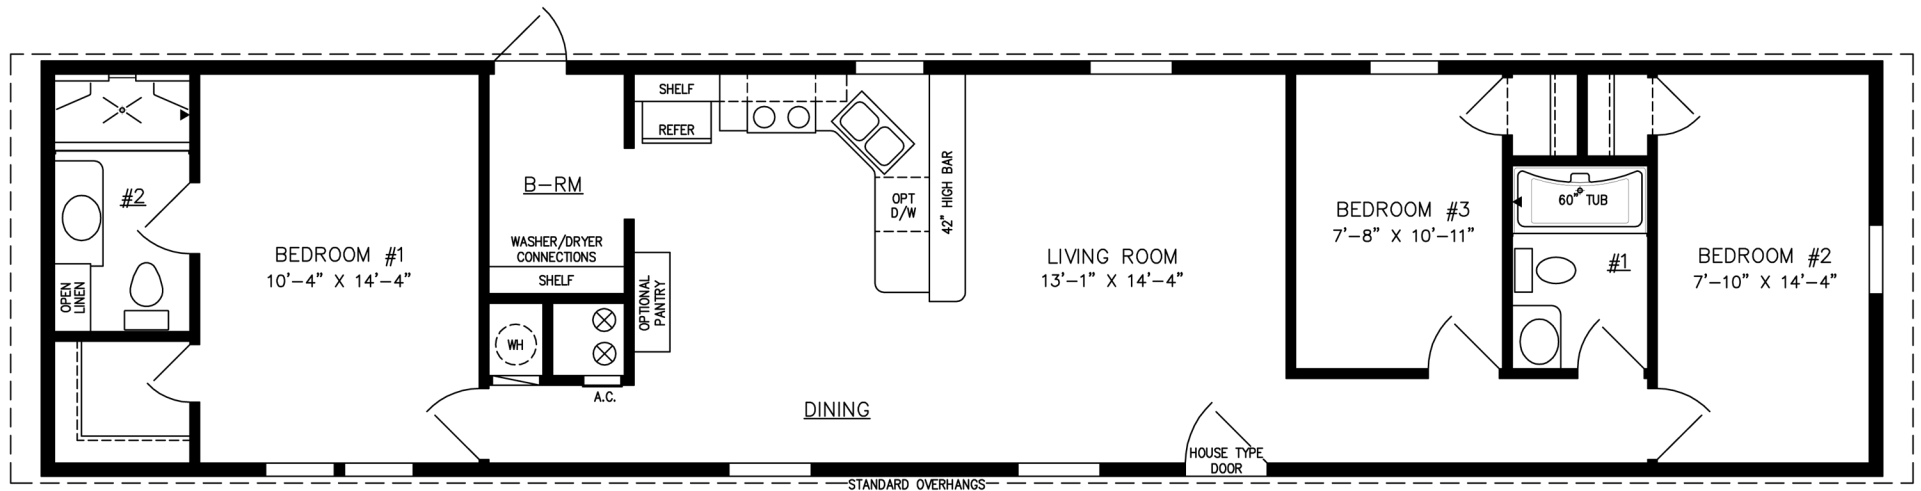

# The Imperial Limited

NOTE:  
CHECK WITH YOUR SALESPERSON  
TO IDENTIFY OPTIONAL ITEMS  
THAT ARE ON THIS PRINT.

600 Packard Court ■ Safety Harbor, Florida 34695 ■ Telephone (727) 726-1138

[www.jachomes.com/Floor-Plans](http://www.jachomes.com/Floor-Plans)

## 15'-4" X 68'

1,043 SQUARE FEET

# Model IMLTSWW-4684

2020

(ALL SIZES ARE APPROX.)  
DESIGNED FOR ZONES II & III