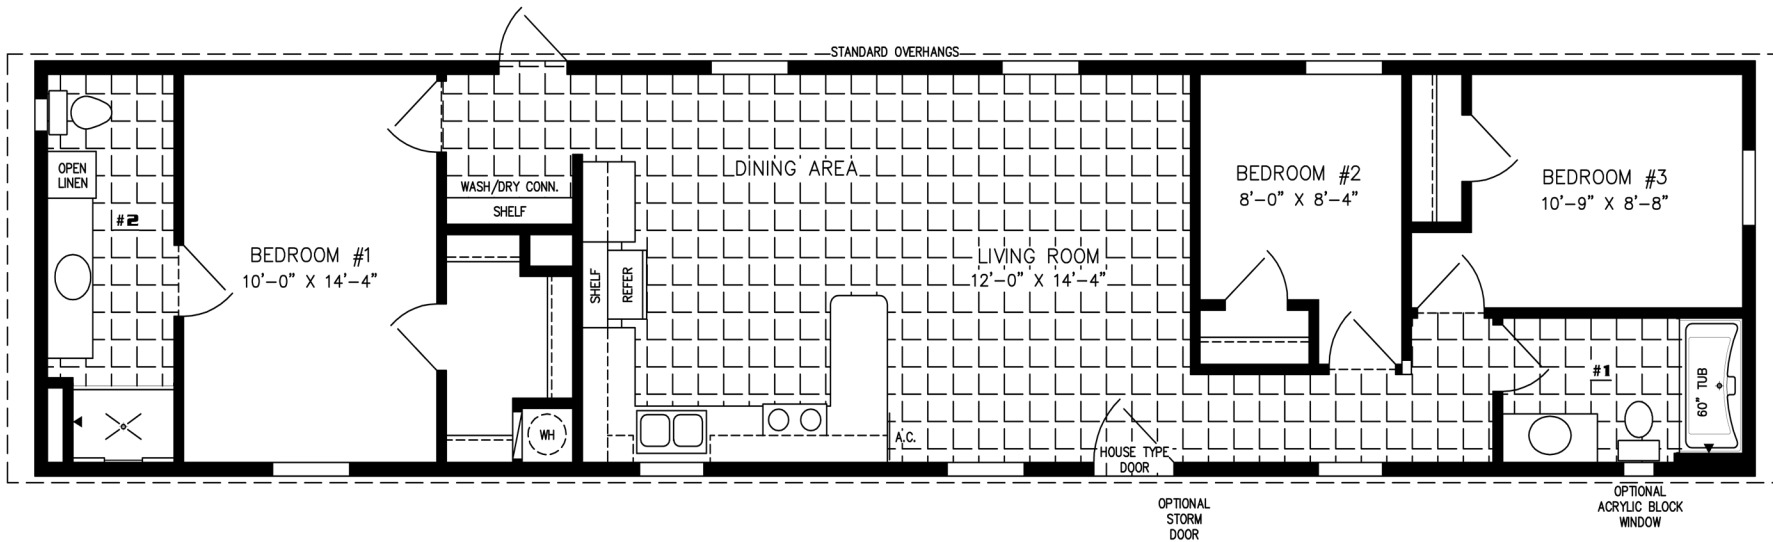

The Imperial Limited

NOTE:
CHECK WITH YOUR SALESPERSON
TO IDENTIFY OPTIONAL ITEMS
THAT ARE ON THIS PRINT.

600 Packard Court ■ Safety Harbor, Florida 34695 ■ Telephone (727) 726-1138

www.jachomes.com/Floor-Plans

16' X 68'

1,043 SQUARE FEET

Model IMLTSWW-4685 (32259)

2020

(ALL SIZES ARE APPROX.)
DESIGNED FOR ZONES II & III

© 04-03-14