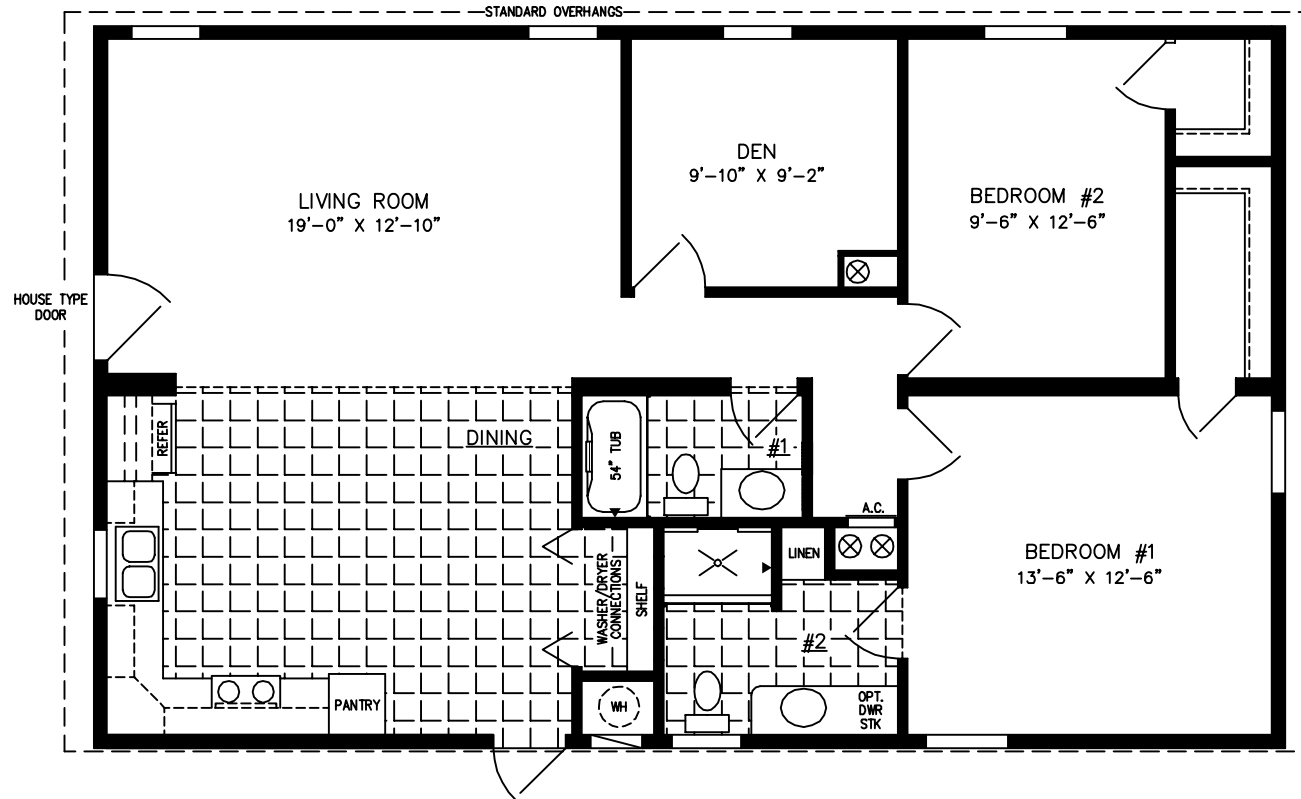

The Imperial

NOTE:
CHECK WITH YOUR SALESPERSON
TO IDENTIFY OPTIONAL ITEMS
THAT ARE ON THIS PRINT.

600 Packard Court ■ Safety Harbor, Florida 34695 ■ Telephone (727) 726-1138

www.jachomes.com/Floor-Plans

28' X 44'
1,174 SQUARE FT.

Model IMP-34411B

2015

(ALL SIZES ARE APPROX.)
DESIGNED FOR ZONES II & III