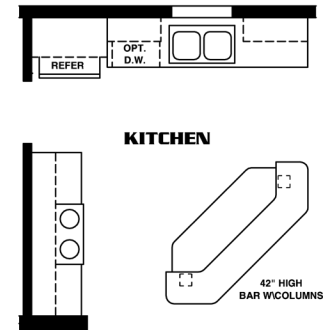

The Imperial

ALTERNATE ISLAND KITCHEN (IMP-46019B-1K)

600 Packard Court ■ Safety Harbor, Florida 34695 ■ Telephone (727) 726-1138

www.jachomes.com/Floor-Plans

28' X 60'
1,600 SQUARE FEET

Model IMP-46019B-GK

2020

(ALL SIZES ARE APPROX.)
DESIGNED FOR ZONES II & III

REVISED 06-01-23
LOOK
© 11-13-08