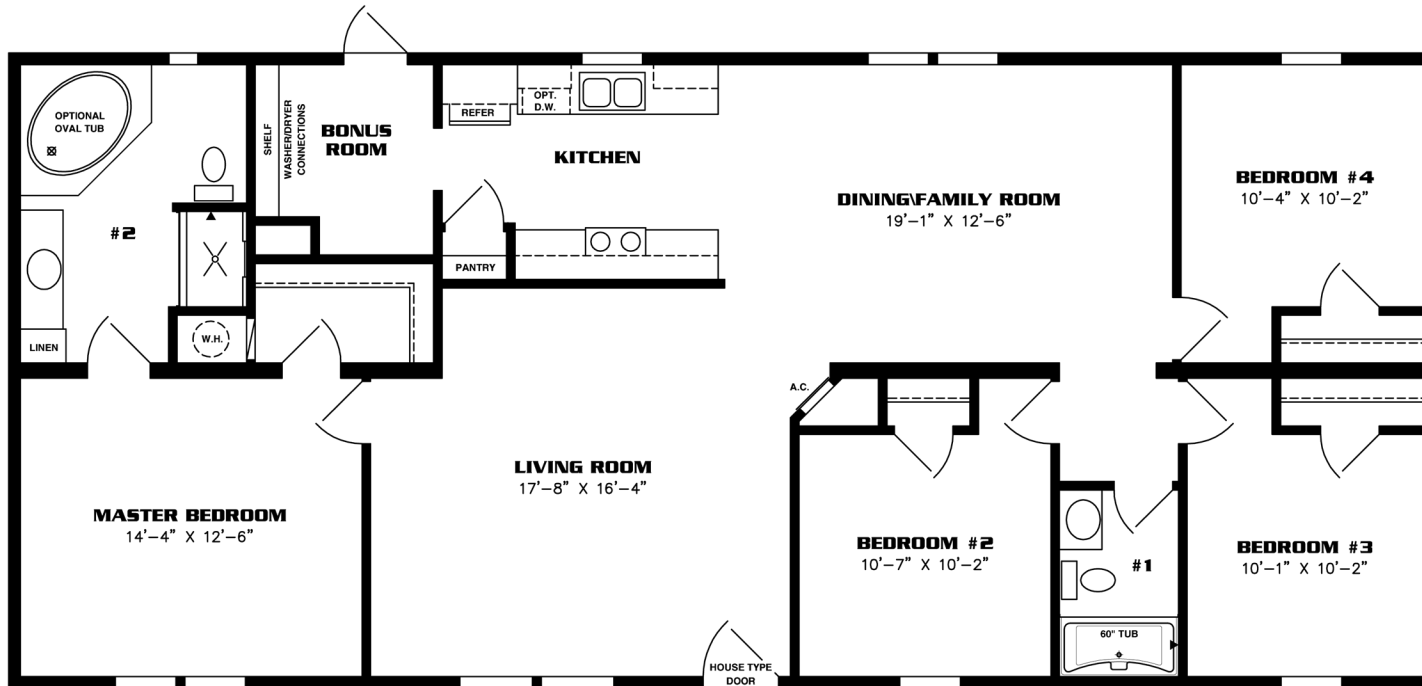

The Imperial

ALTERNATE ISLAND KITCHEN (IMP-46019B-1K)

600 Packard Court ■ Safety Harbor, Florida 34695 ■ Telephone (727) 726-1138

www.jachomes.com/Floor-Plans

28' X 60'
1,600 SQUARE FEET

Model IMP-46019B-GK

2020

(ALL SIZES ARE APPROX.)
DESIGNED FOR ZONES II & III

REVISED 06-01-23
LOOK
© 11-13-08