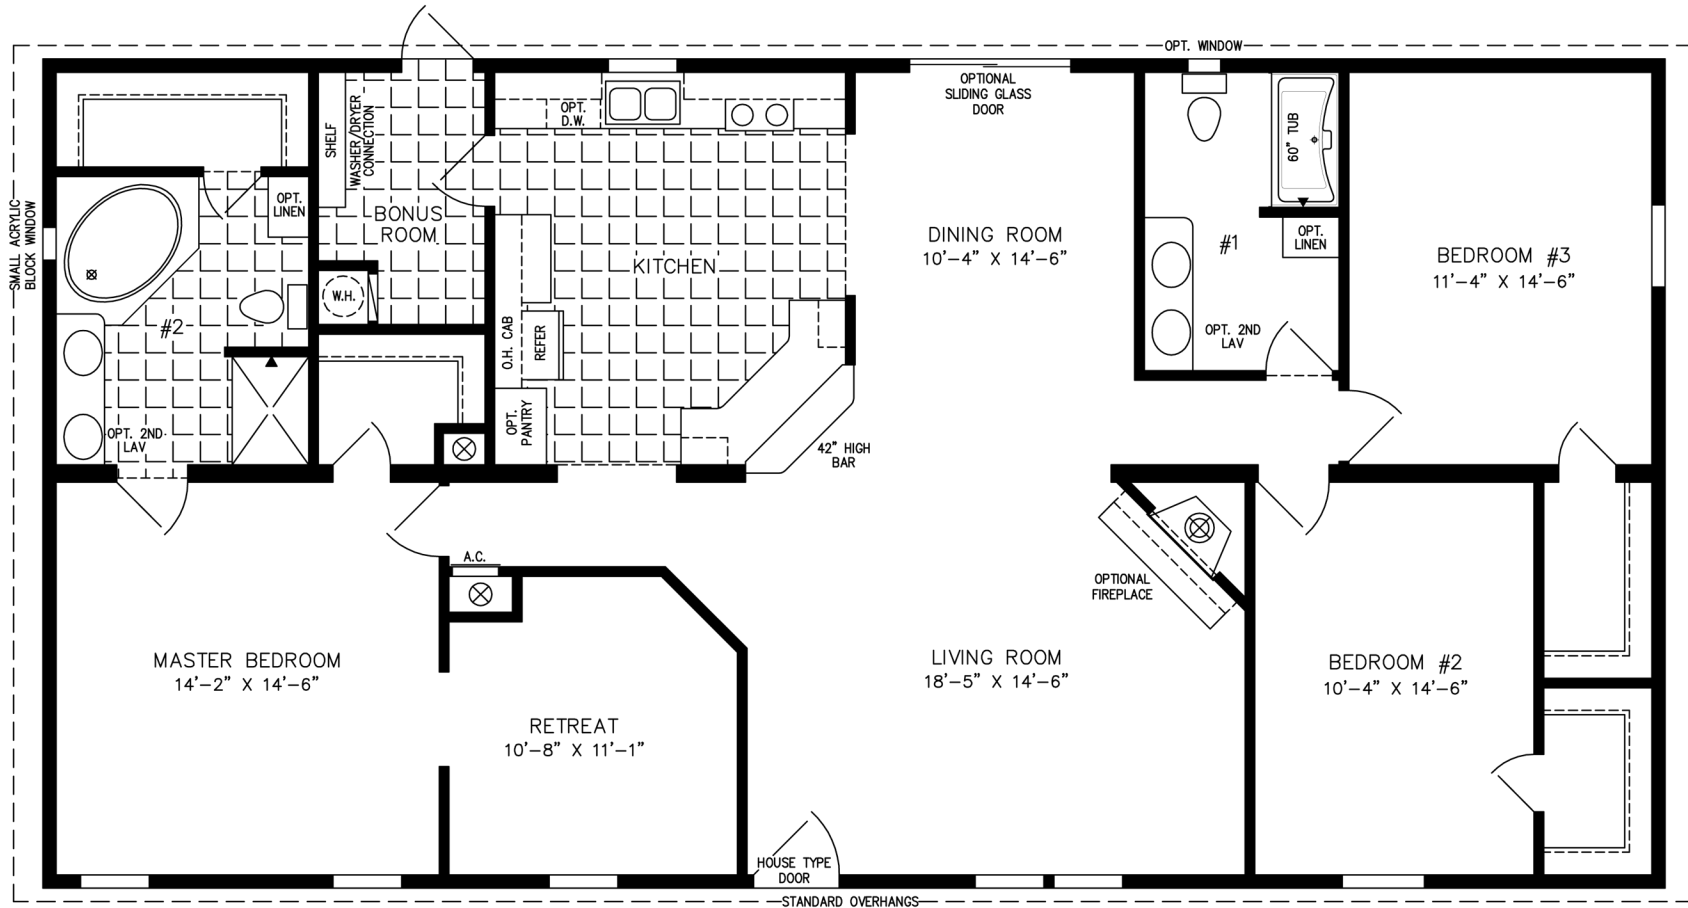

The TNR

NOTE:
CHECK WITH YOUR SALESPERSON
TO IDENTIFY OPTIONAL ITEMS
THAT ARE ON THIS PRINT.

32' X 60'

1,840 SQUARE FEET

Model TNR-46017W

2020

(ALL SIZES ARE APPROX.)
DESIGNED FOR ZONES II & III

© 04-19-07

600 Packard Court ■ Safety Harbor, Florida 34695 ■ Telephone (727) 726-1138

www.jachomes.com/Floor-Plans